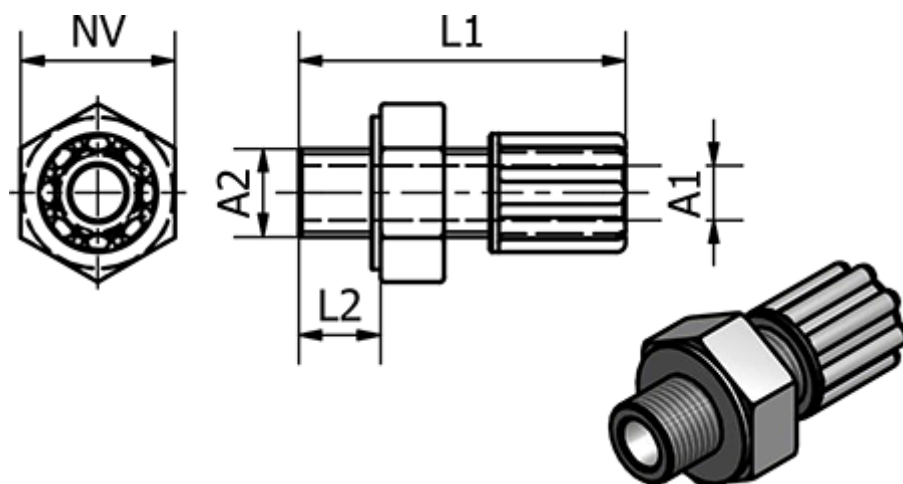

Data Sheet

Article number: 58612031

Description: Push-on 120.31, Ø4/6 - G 1/2"
Straight

Measures

Ext. Hose Diameter A1	= 4/6
L1	= 43
L2	= 14
NV	= 27
Thread A2	= G 1/2"